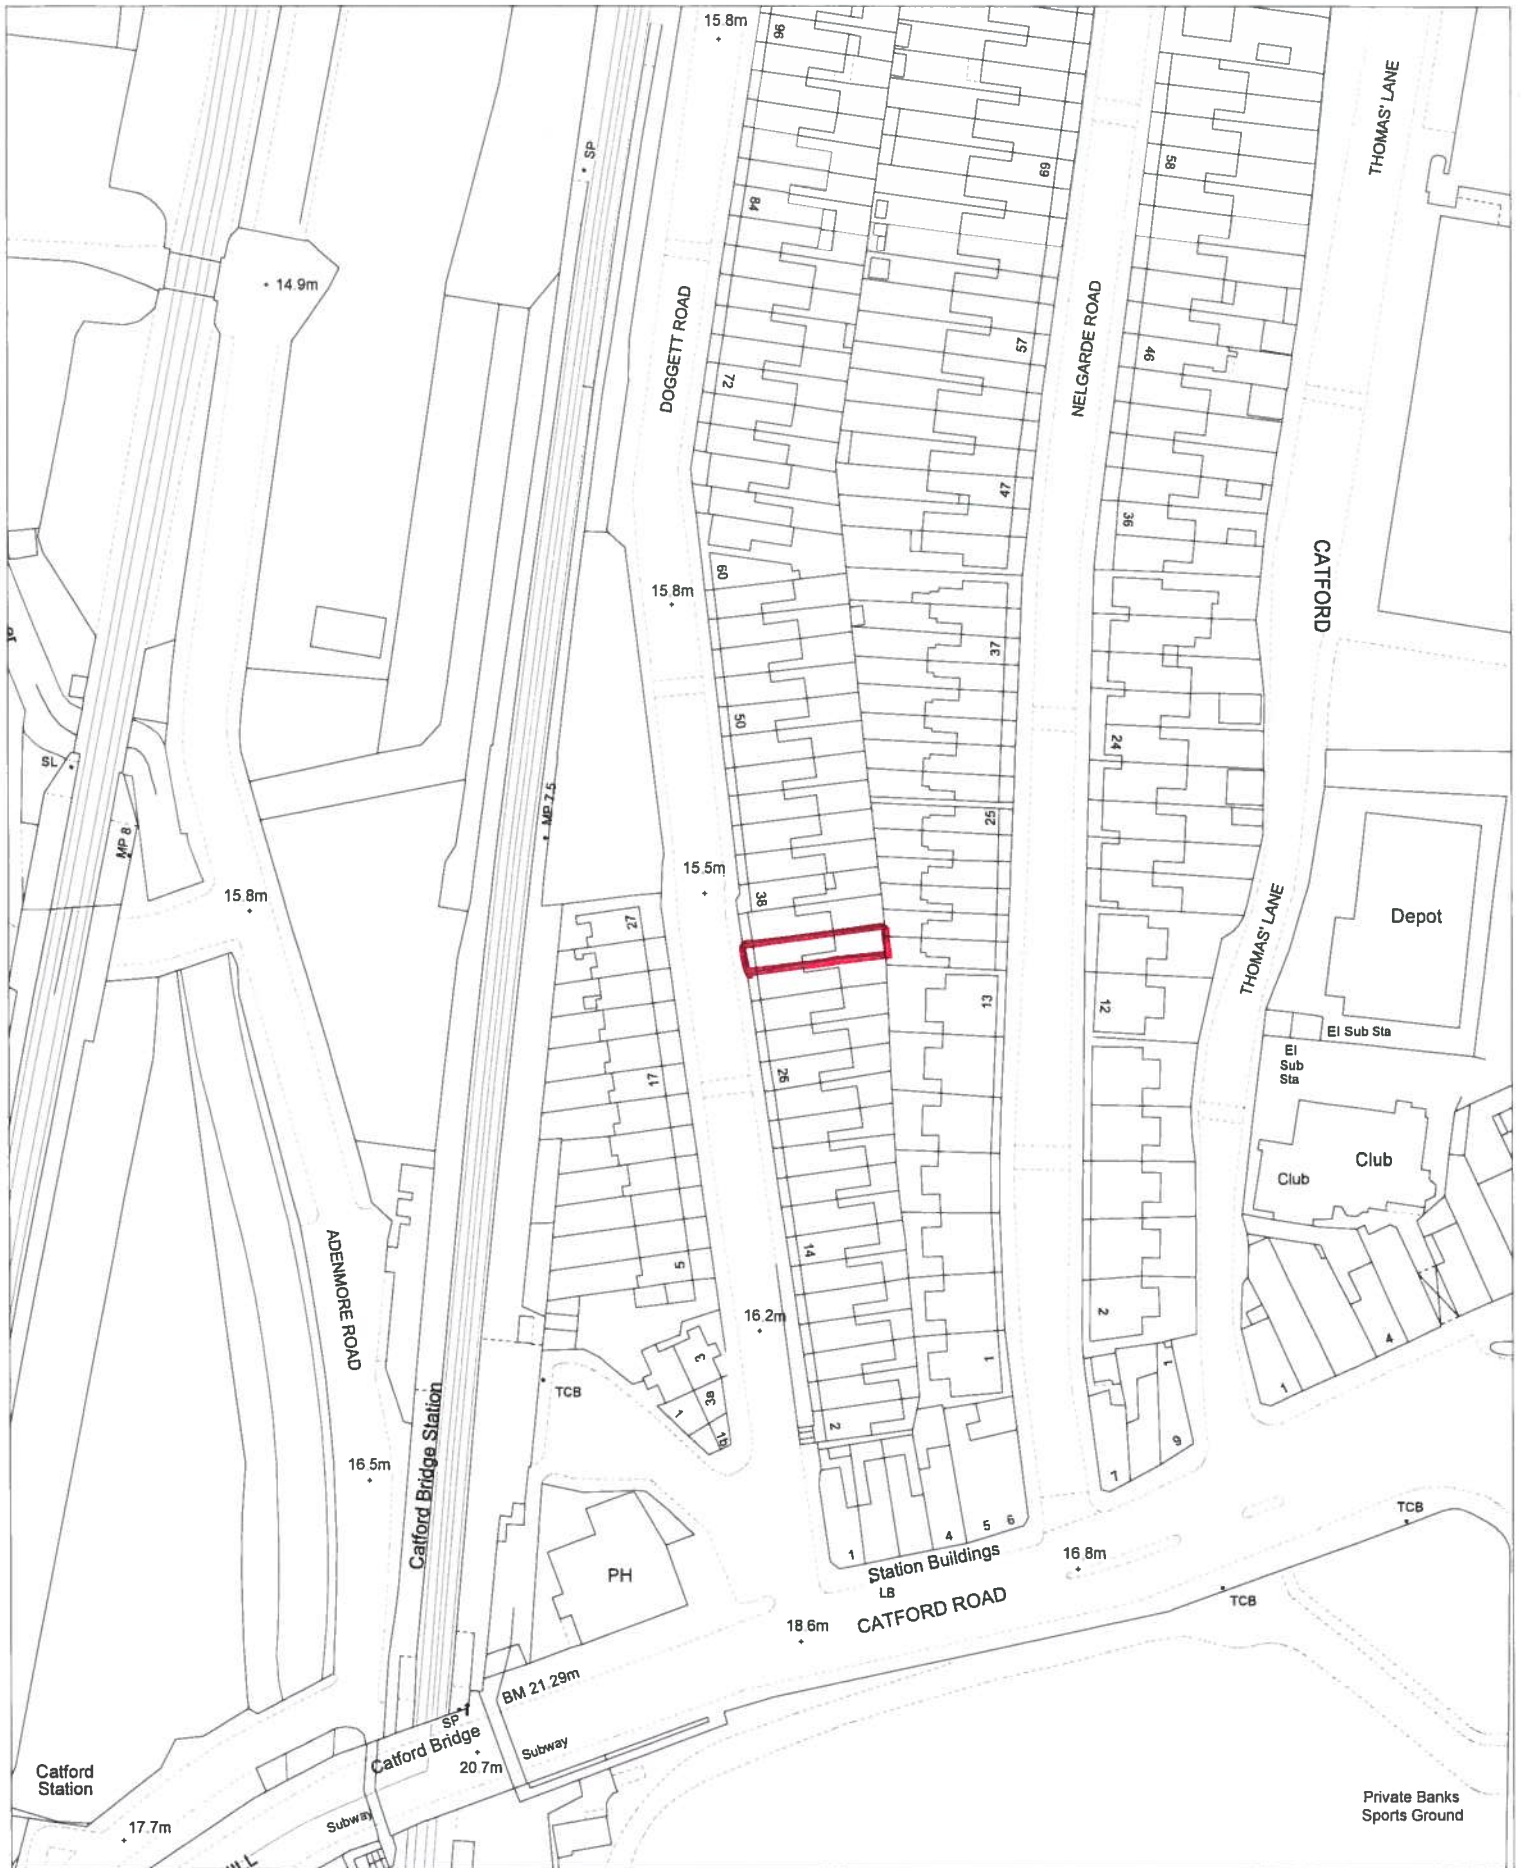

34 Doggett Rd, SE6

Private Banks
Sports Ground

Scale: 1250

Base on the
Ordnance Survey map
Licence no: 100017710
London, SE6 4RU

Date: 07/03/16